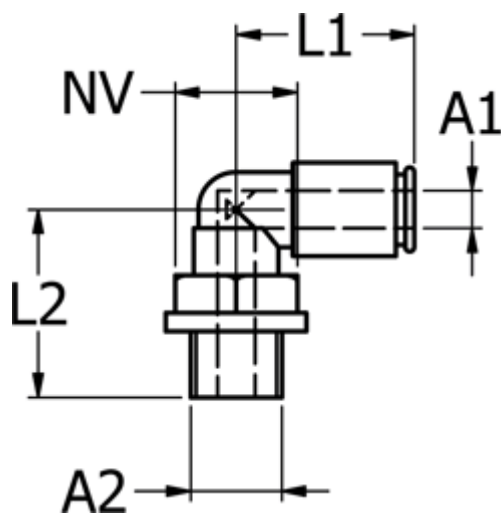

Article number: 5867540186

Description: Metal fitting 754.018-6, Ø6 - G 1/8"
Push-in elbow

Measures

Ext. hose diameter A1	= 6
L1	= 21.9
L2	= 19.1
NV	= 12
Thread A2	= G 1/8"